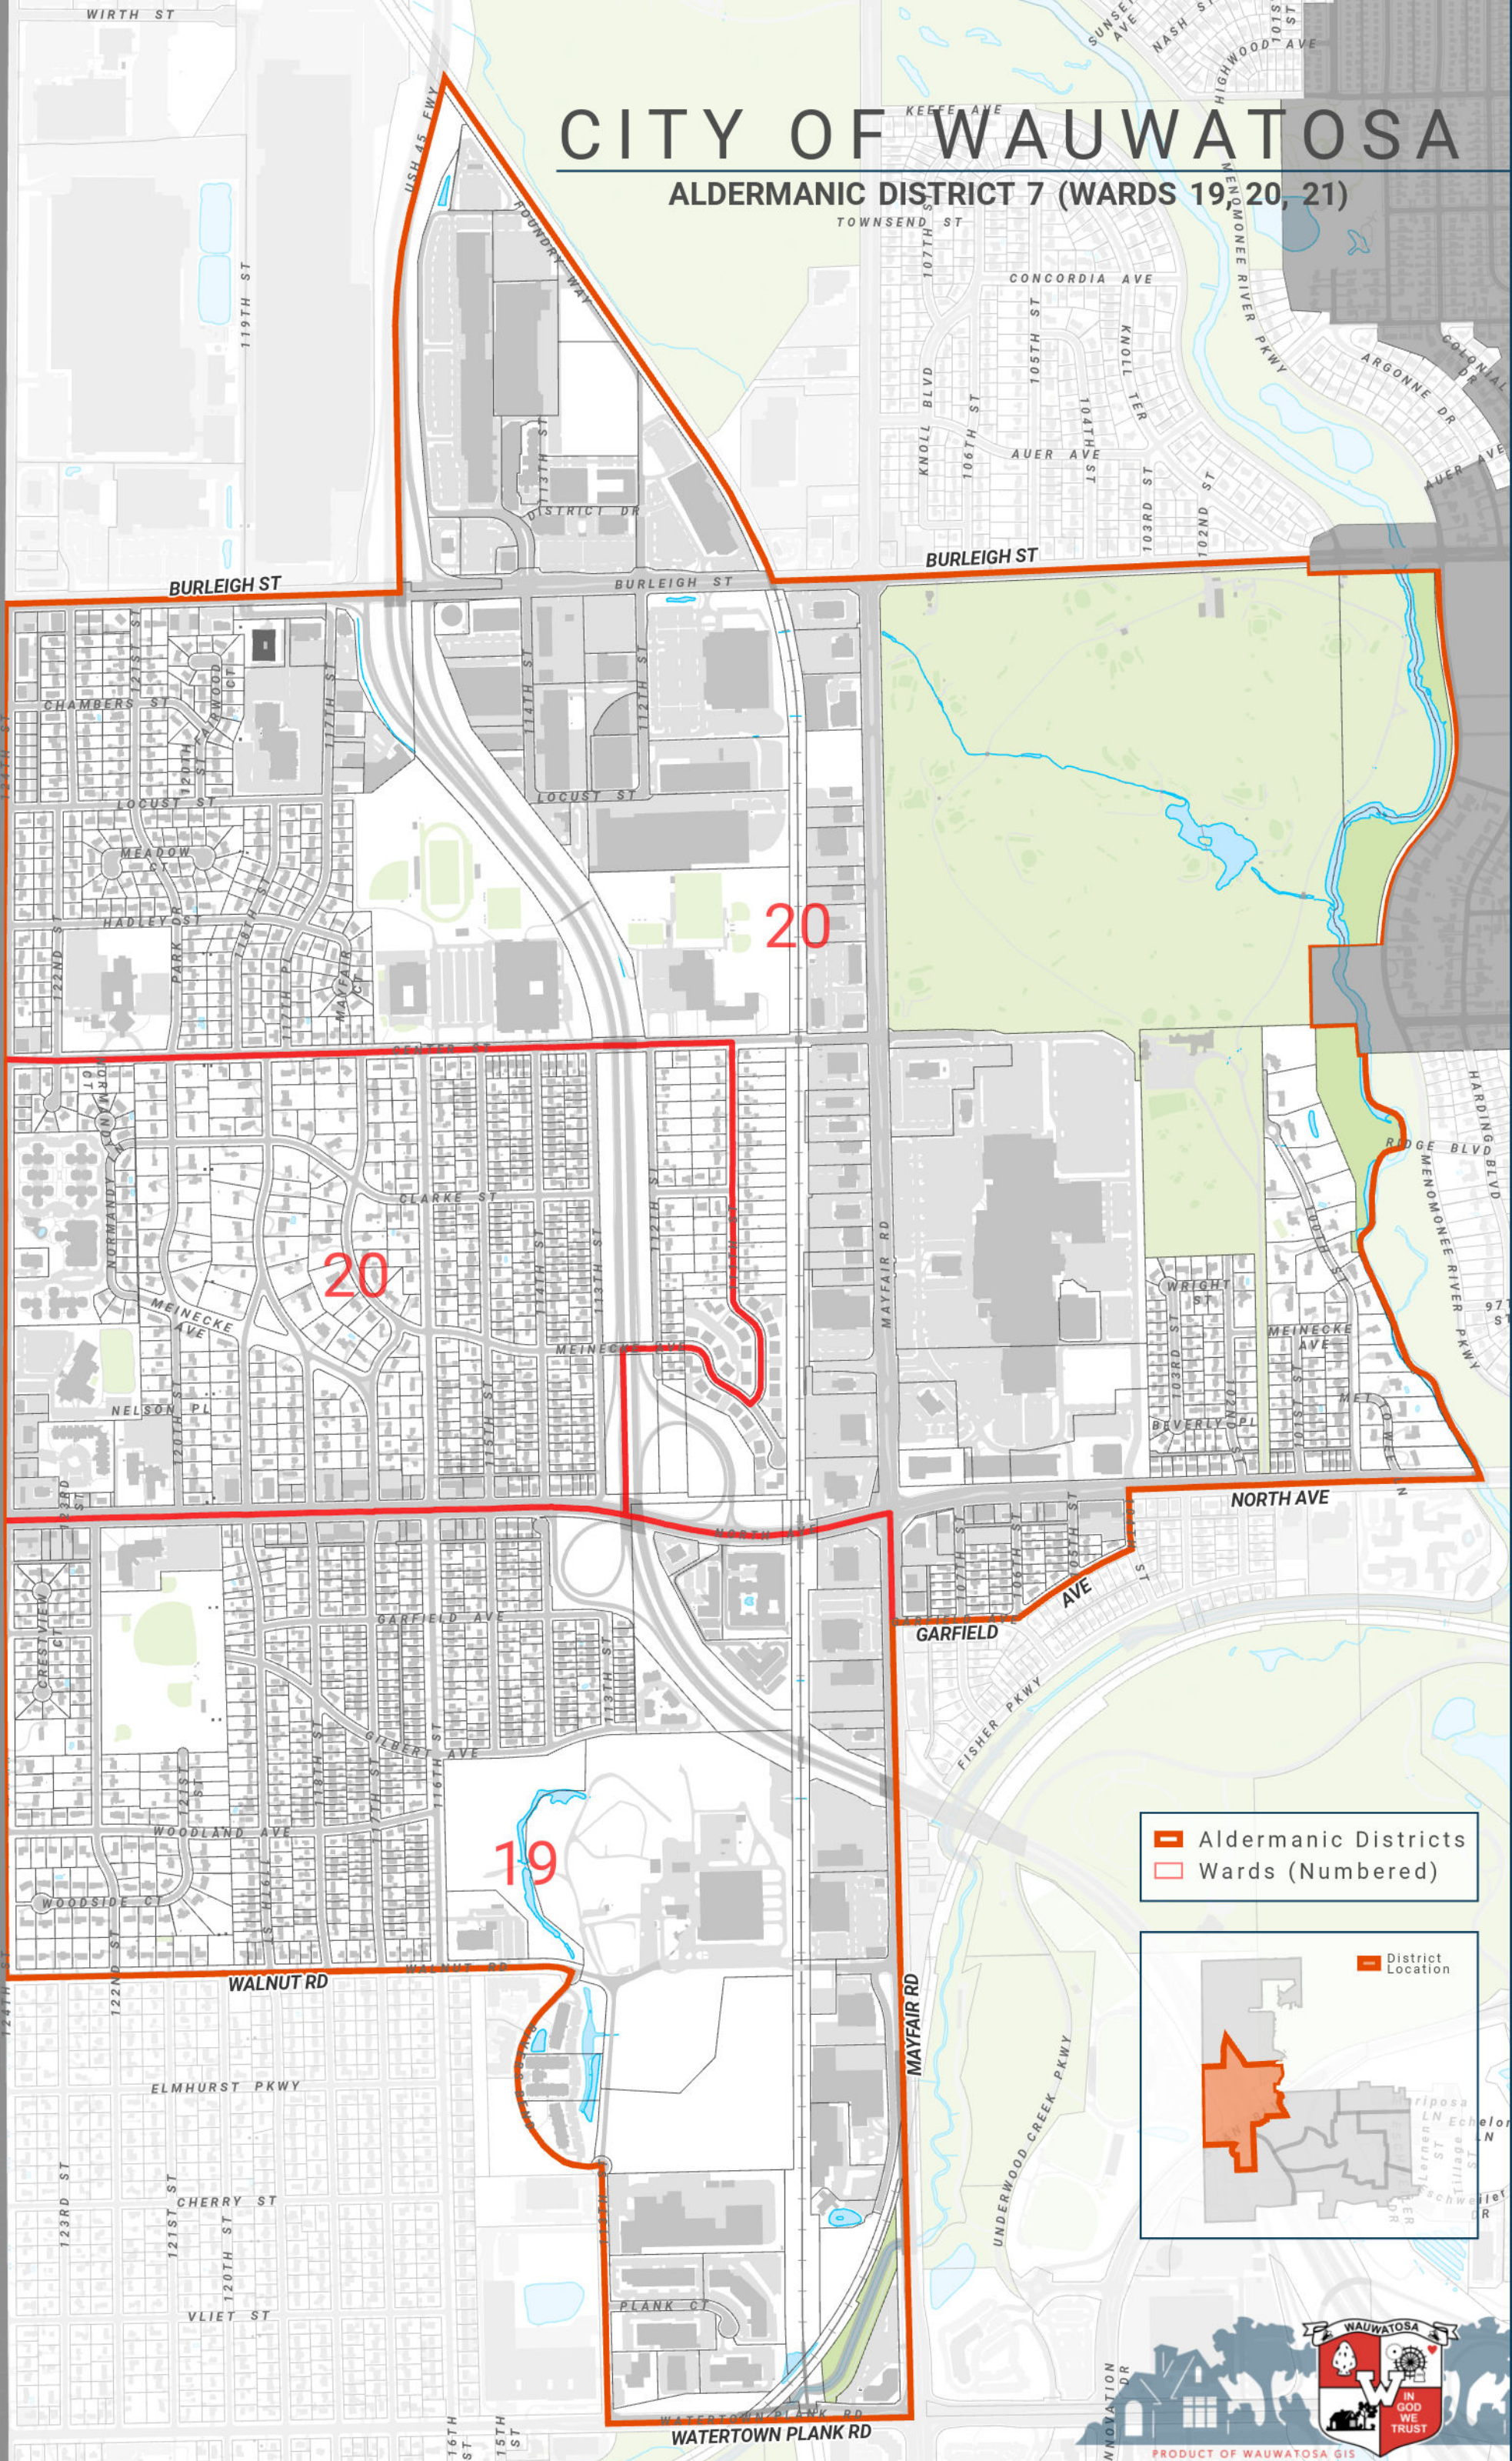

CITY OF WAUWATOSA

ALDERMANIC DISTRICT 7 (WARDS 19, 20, 21)

-  Aldermanic Districts
-  Wards (Numbered)