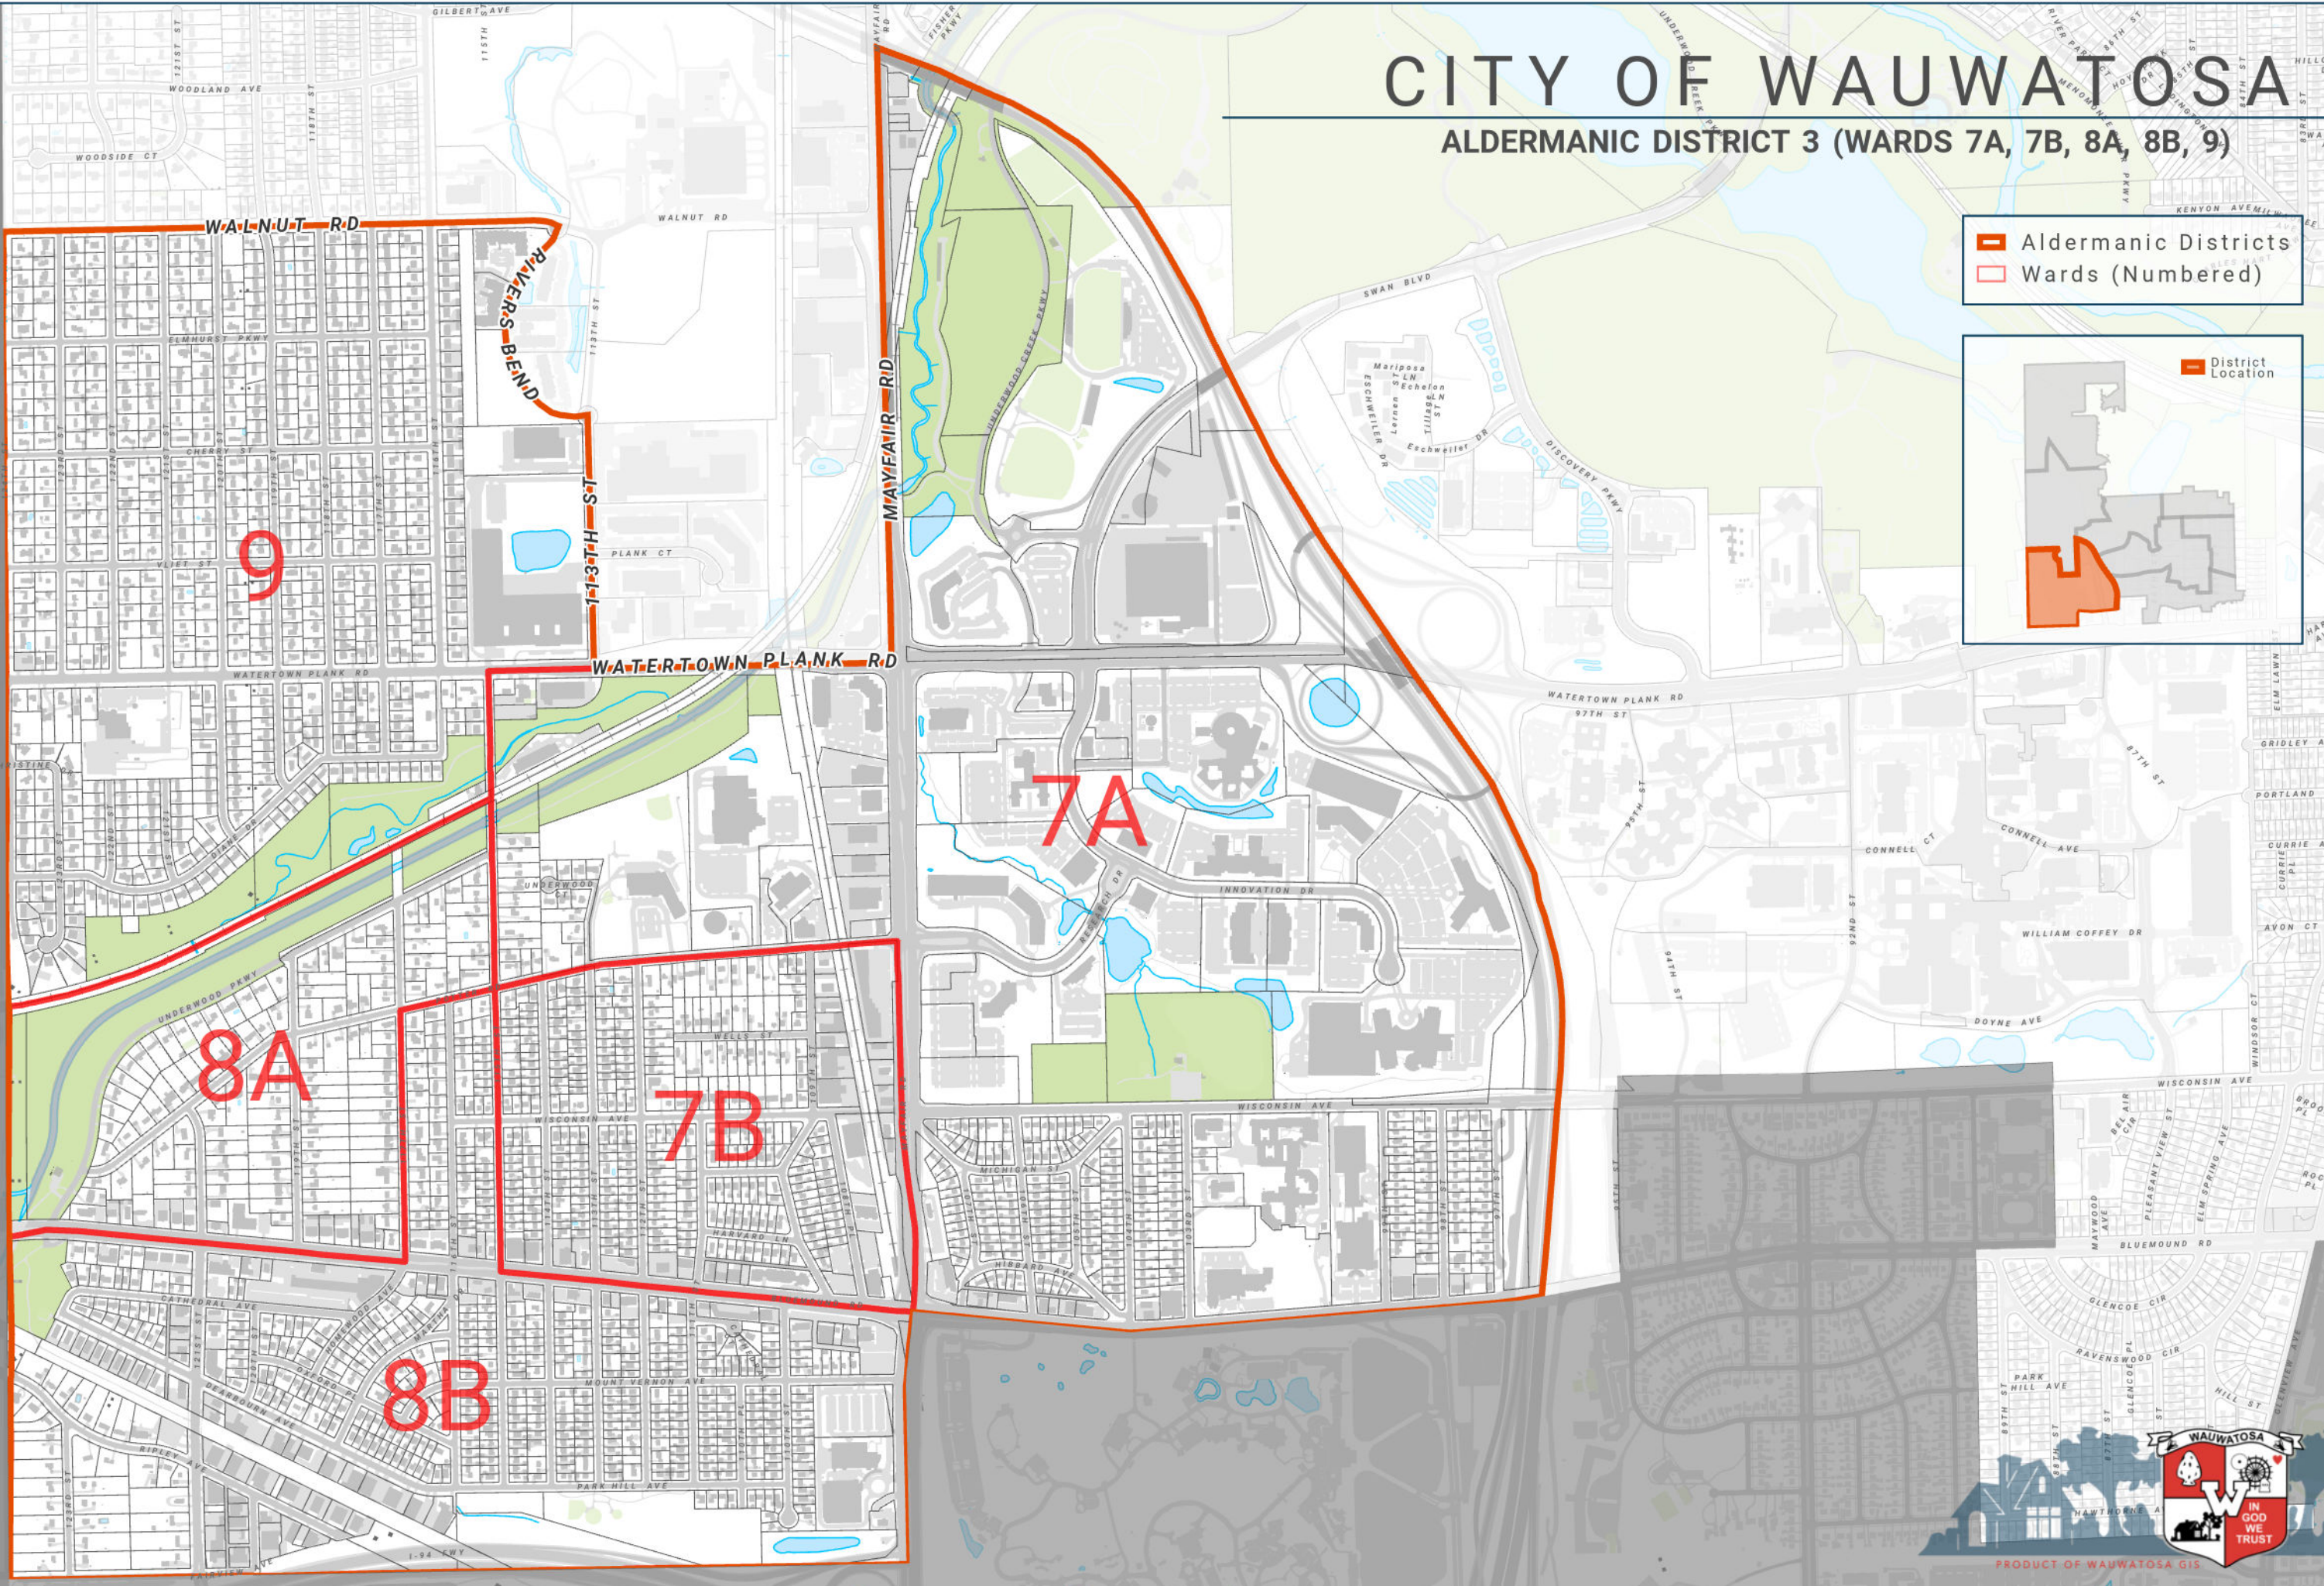

CITY OF WAUWATOSA

ALDERMANIC DISTRICT 3 (WARDS 7A, 7B, 8A, 8B, 9)

-  Aldermanic Districts
-  Wards (Numbered)

PRODUCT OF WAUWATOSA GIS