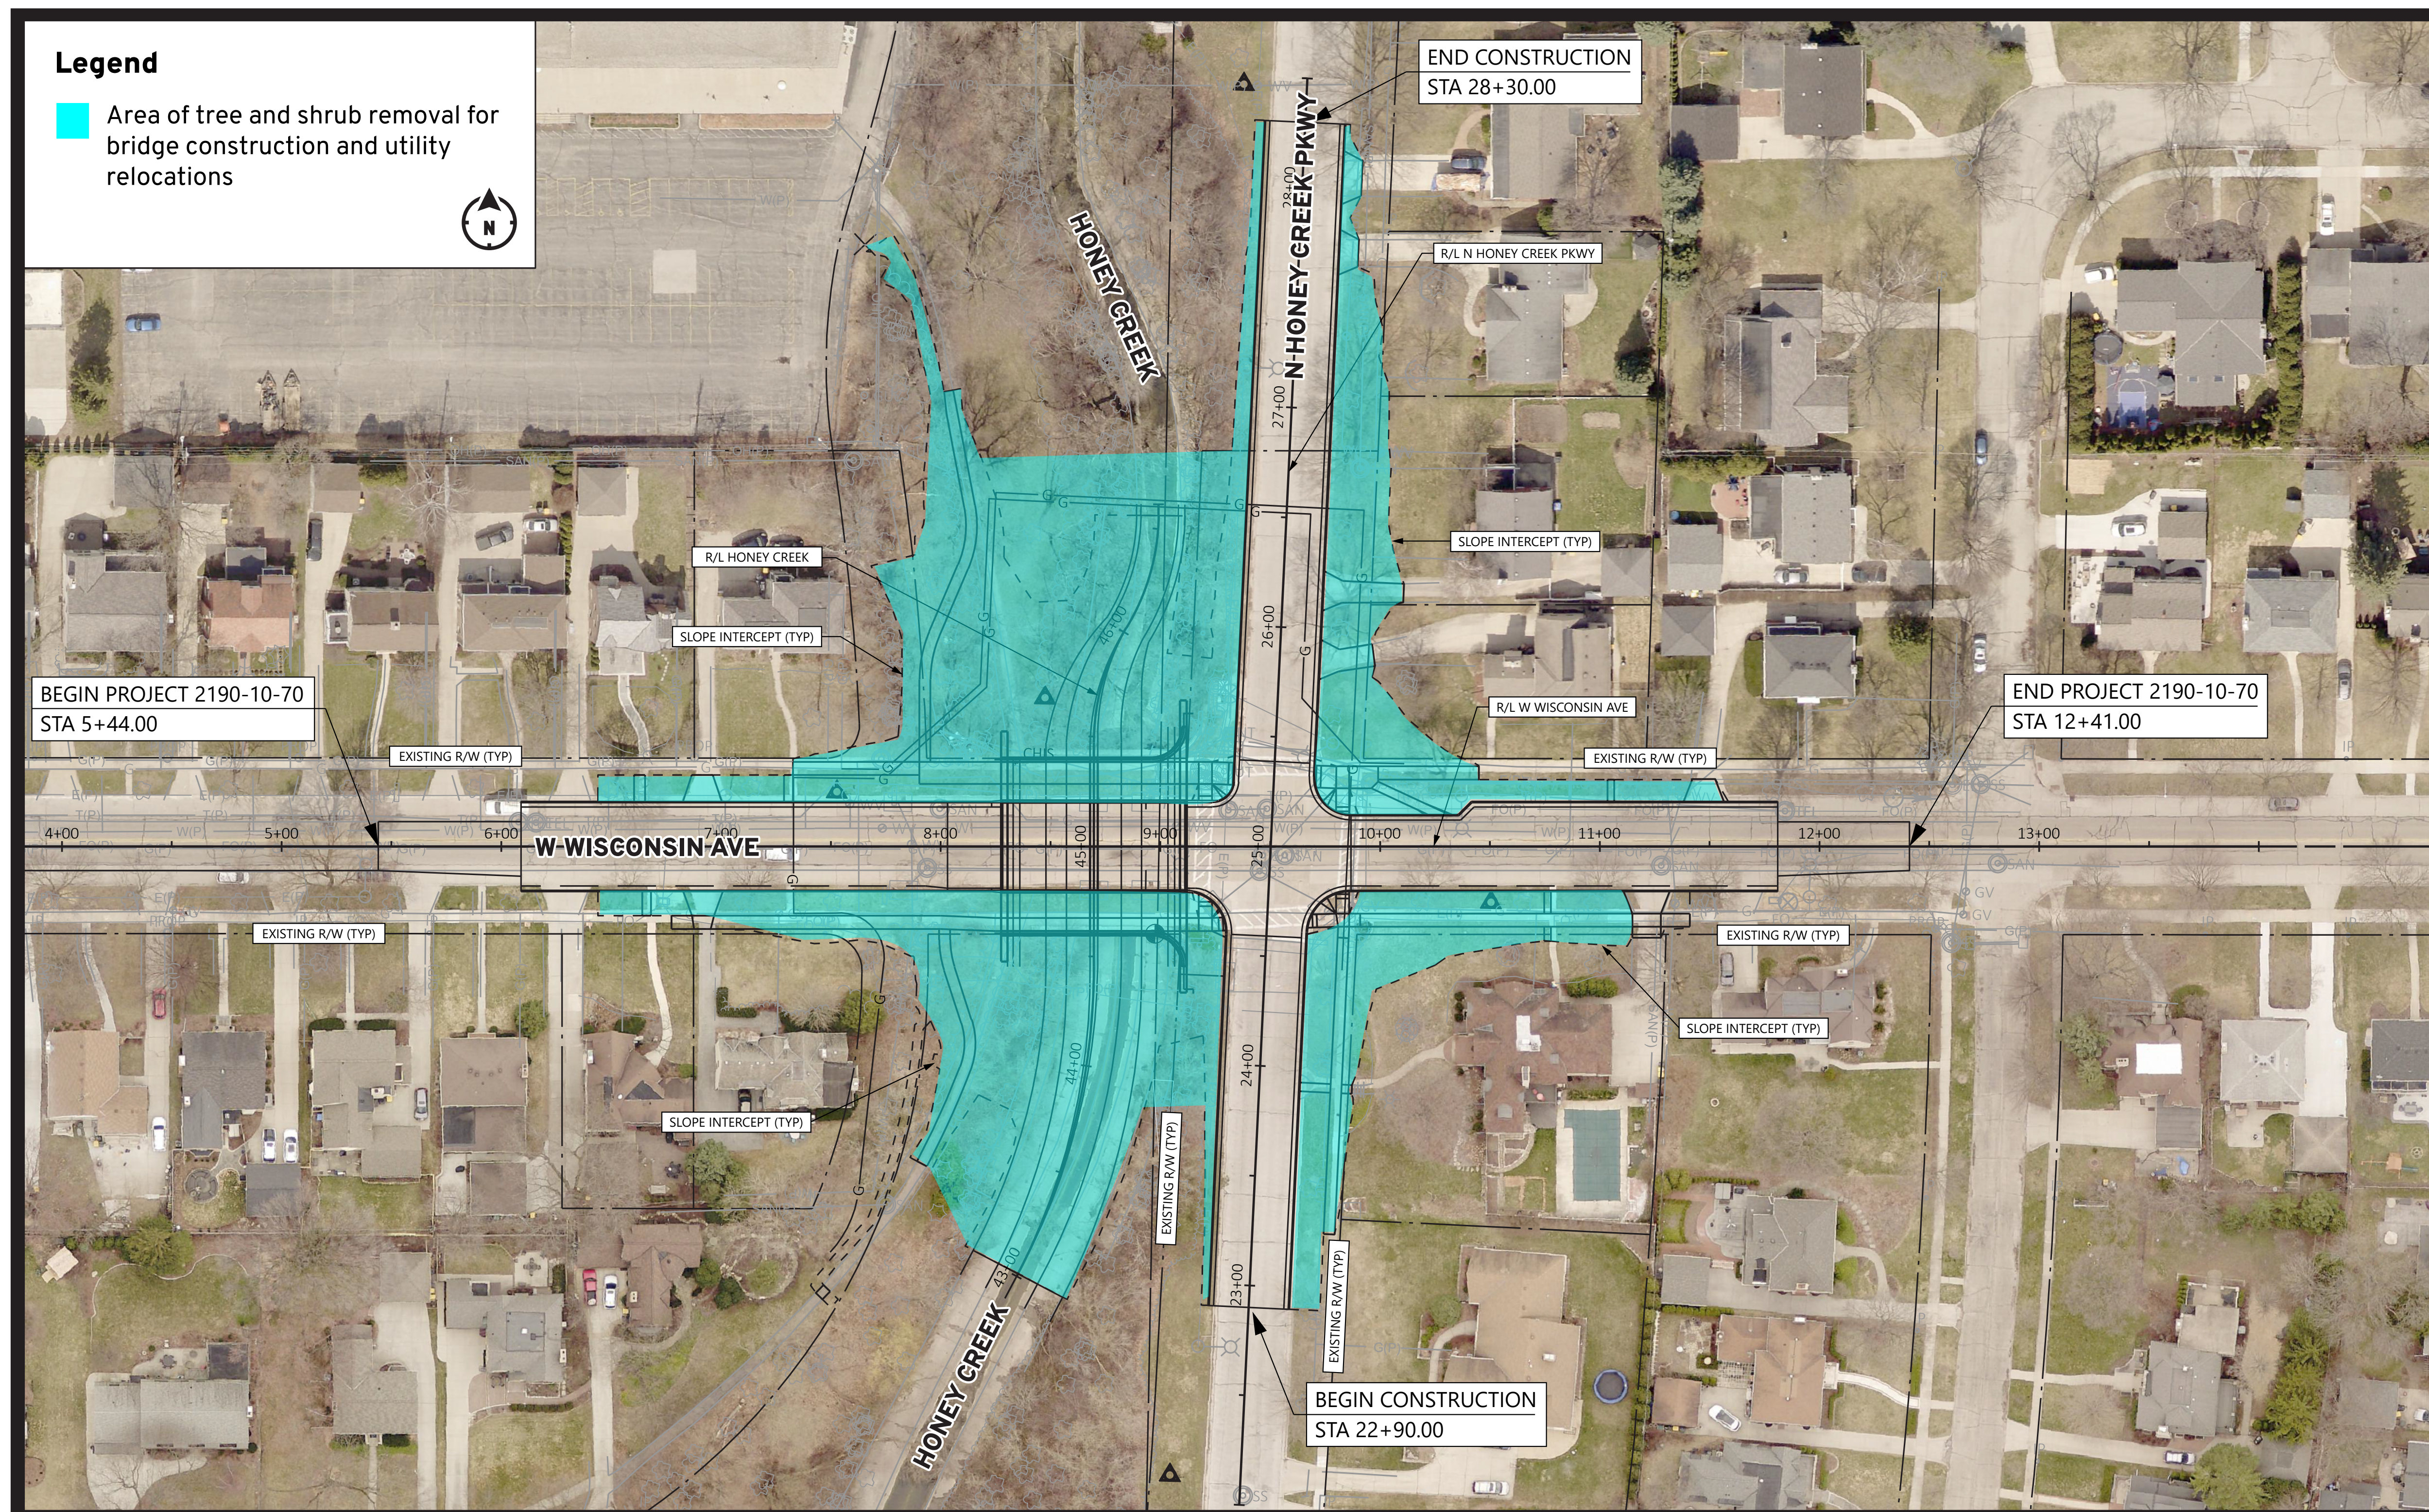

Proposed Tree Removals

WISCONSIN AVENUE BRIDGE OVER HONEY CREEK

CITY OF WAUWATOSA

ID 2190-10-00

Existing Bridge Looking North

WISCONSIN AVENUE BRIDGE OVER HONEY CREEK

CITY OF WAUWATOSA

ID 2190-10-00