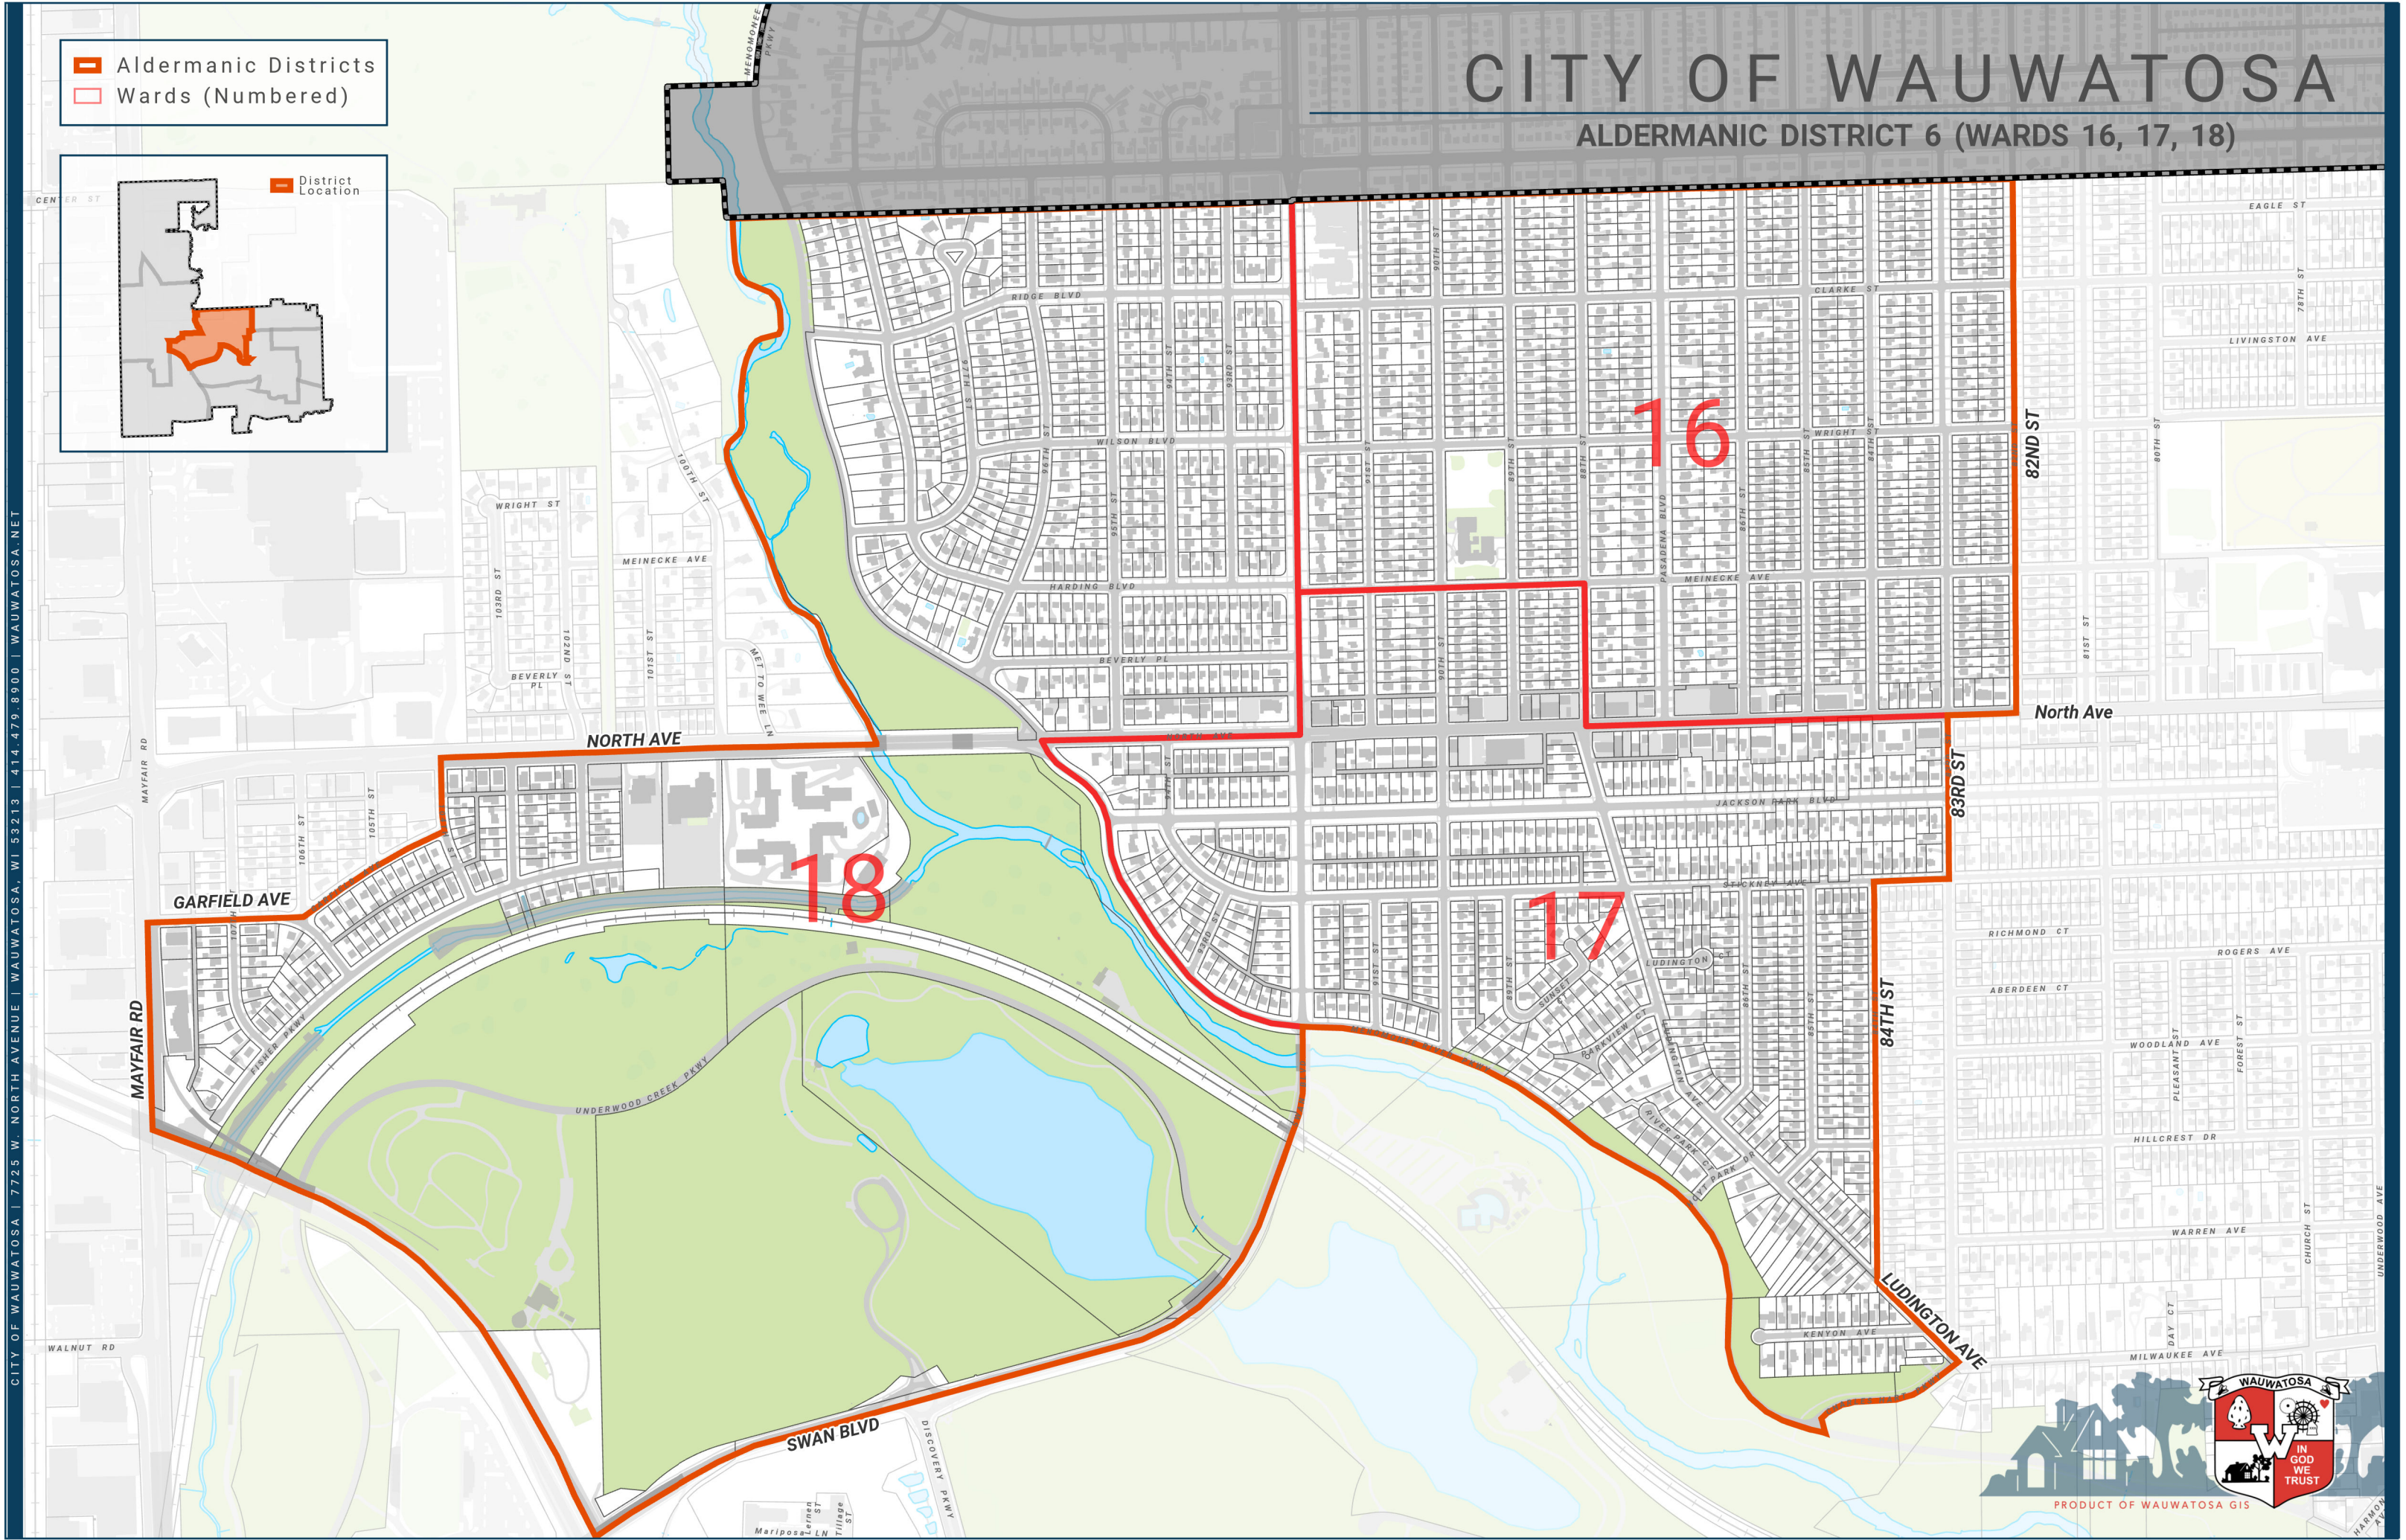

CITY OF WAUWATOSA

ALDERMANIC DISTRICT 6 (WARDS 16, 17, 18)

-  Aldermanic Districts
-  Wards (Numbered)

CITY OF WAUWATOSA | 7725 W. NORTH AVENUE | WAUWATOSA, WI 53213 | 414-479-8900 | WAUWATOSA.NET