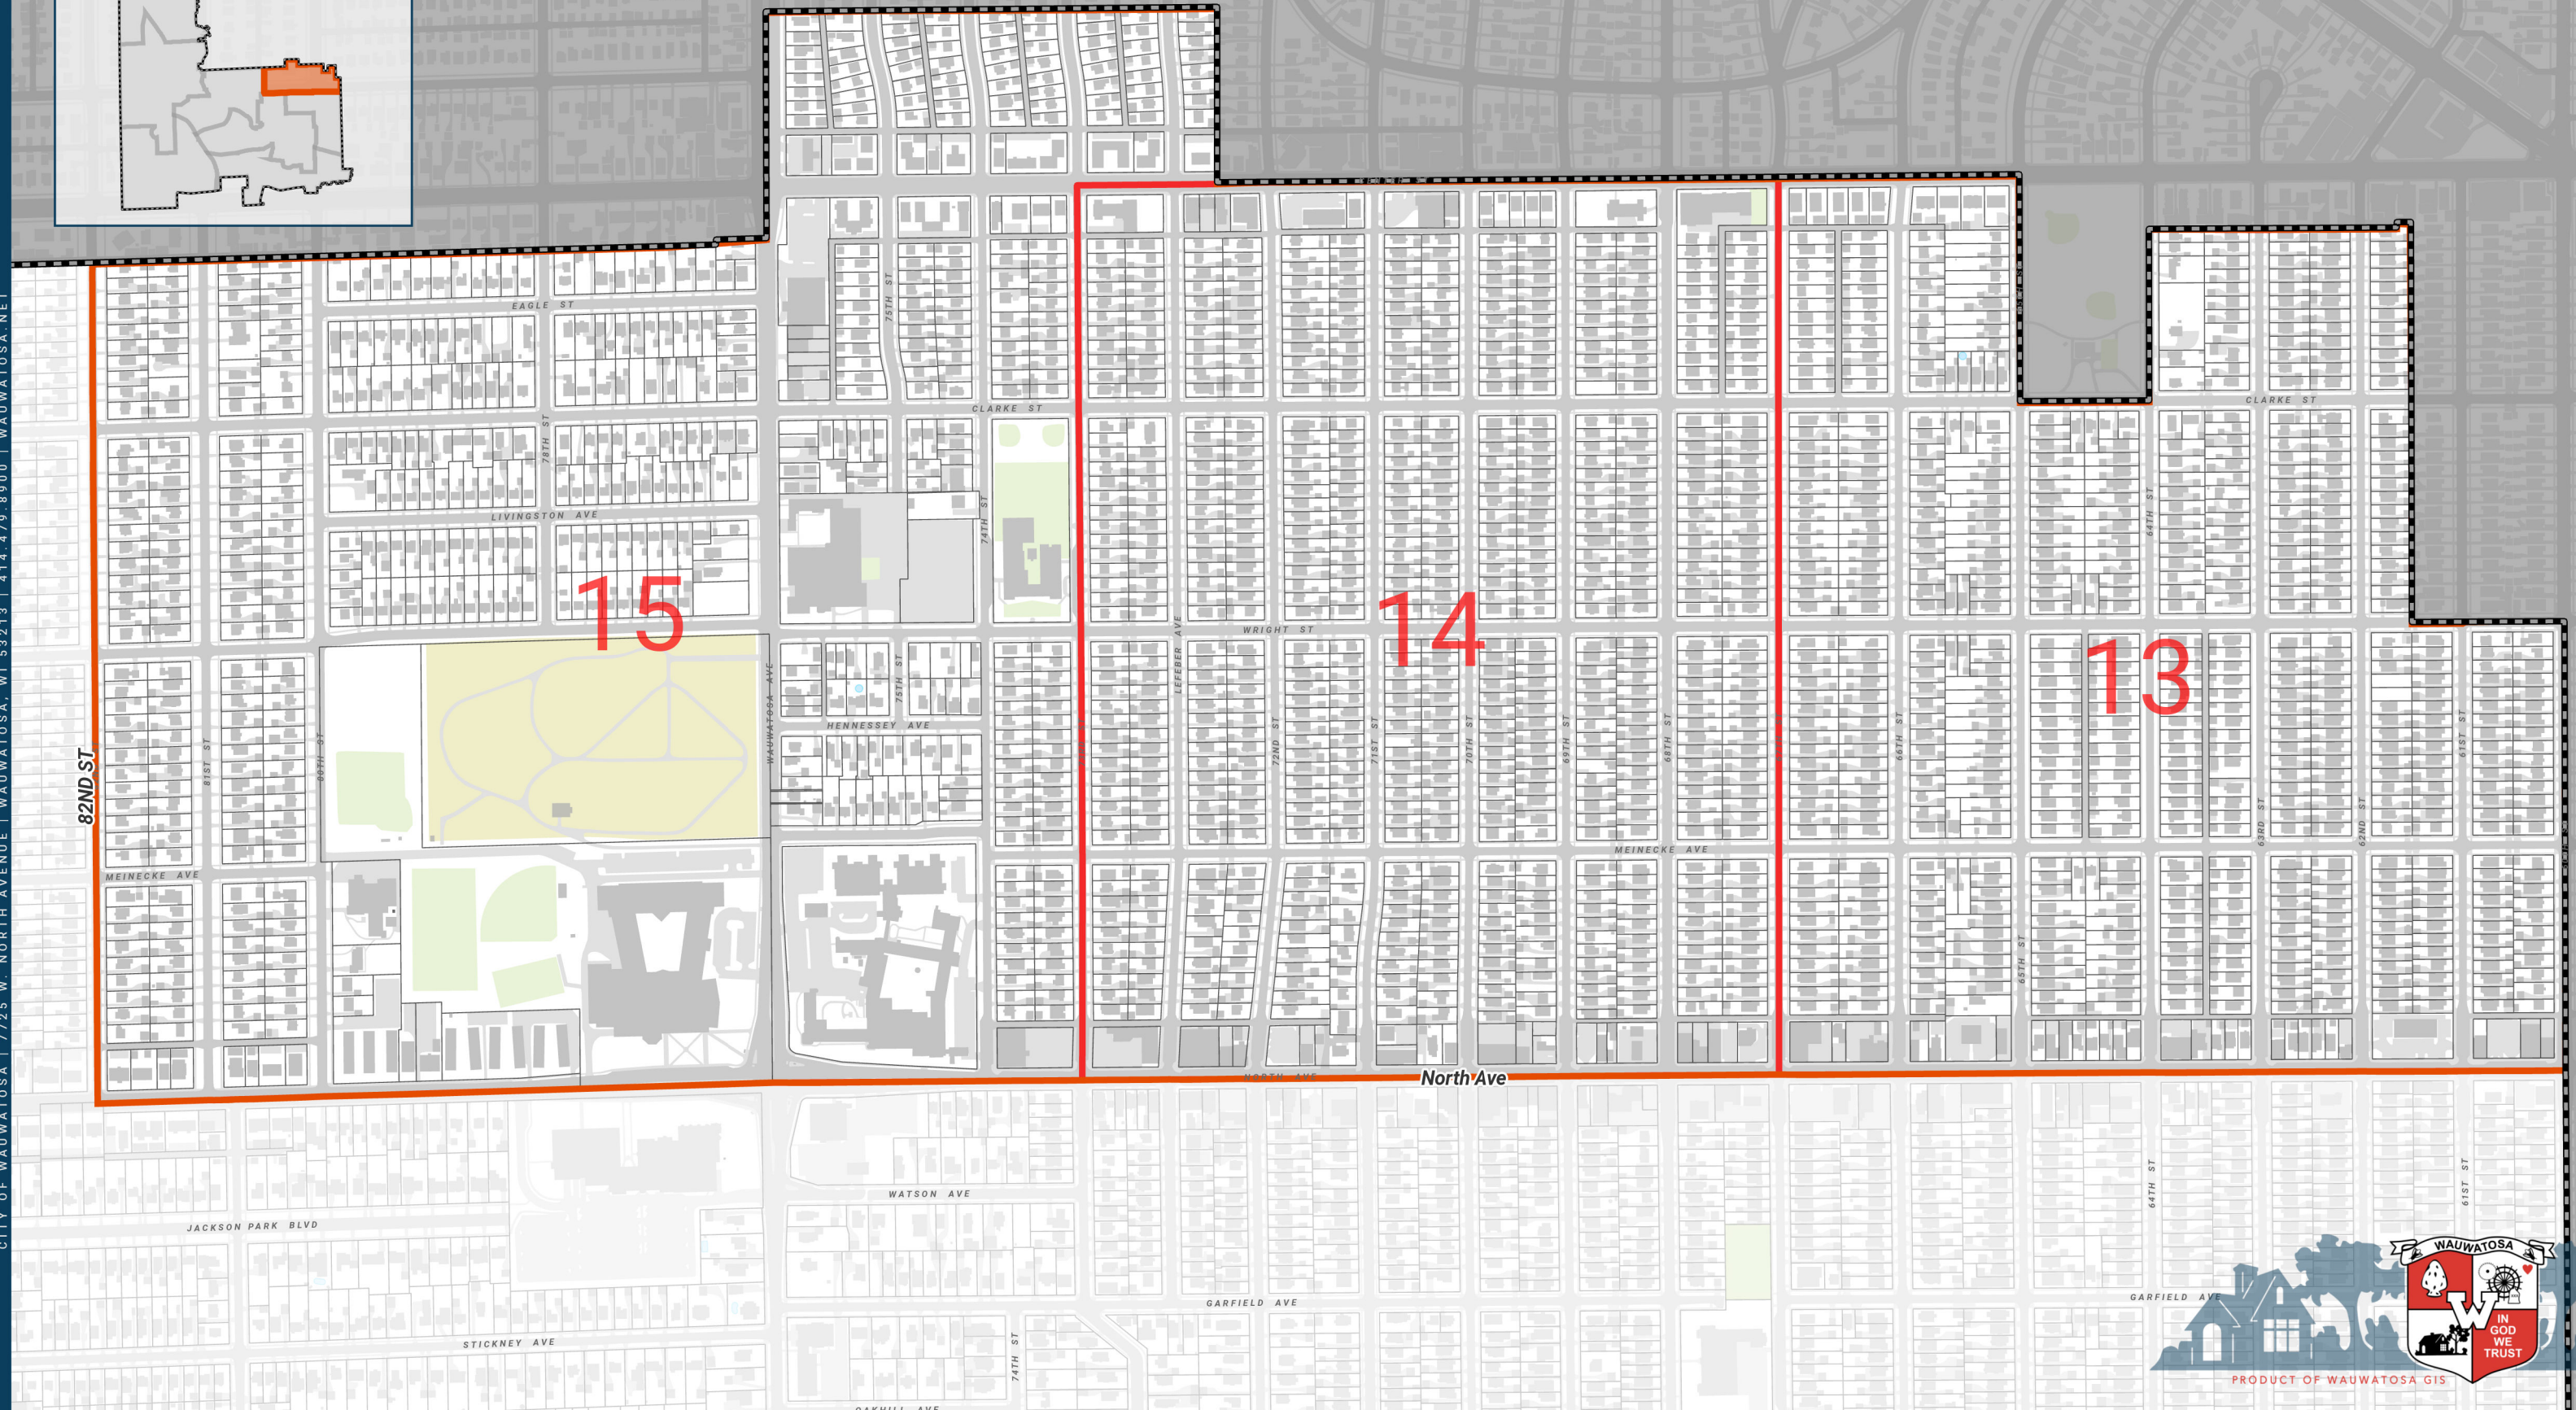

CITY OF WAUWATOSA

ALDERMANIC DISTRICT 5 (WARDS 13, 14, 15)

-  Aldermanic Districts
-  Wards (Numbered)

PRODUCT OF WAUWATOSA GIS