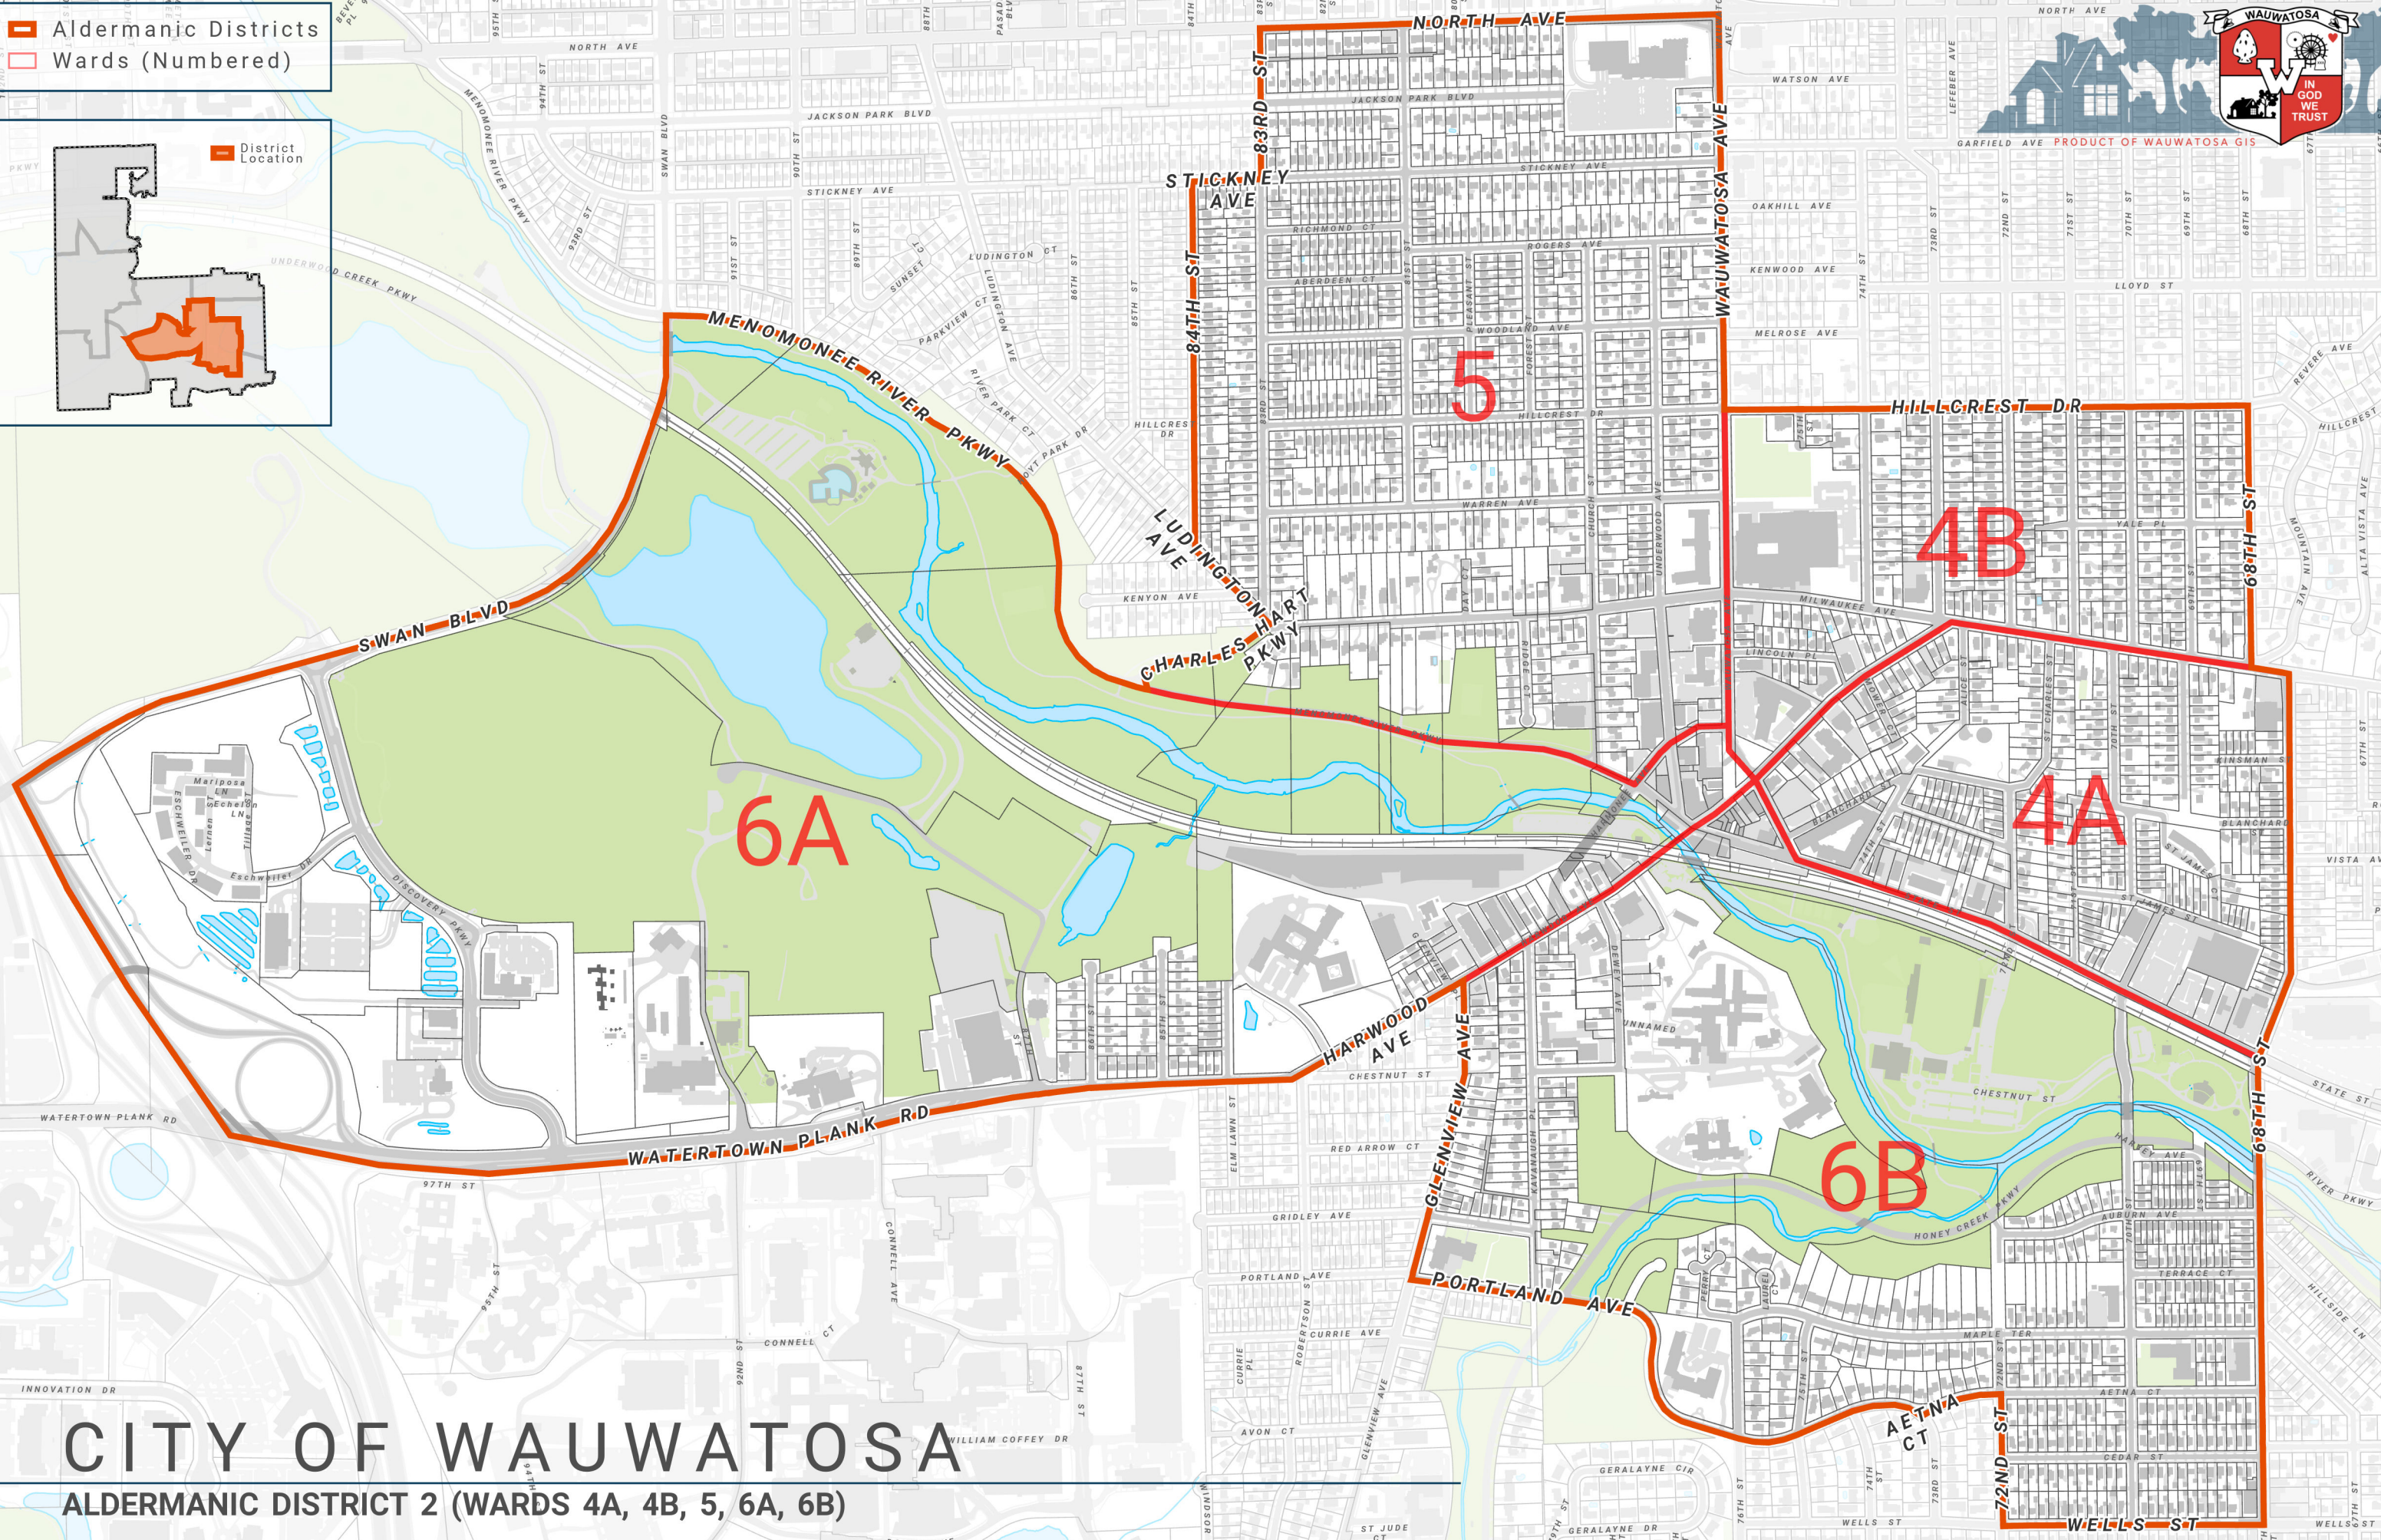

-  Aldermanic Districts
-  Wards (Numbered)

CITY OF WAUWATOSA

ALDERMANIC DISTRICT 2 (WARDS 4A, 4B, 5, 6A, 6B)

CITY OF WAUWATOSA | 7725 W. NORTH AVENUE | WAUWATOSA, WI 53213 | 414.479.8900 | WAUWATOSA.NET